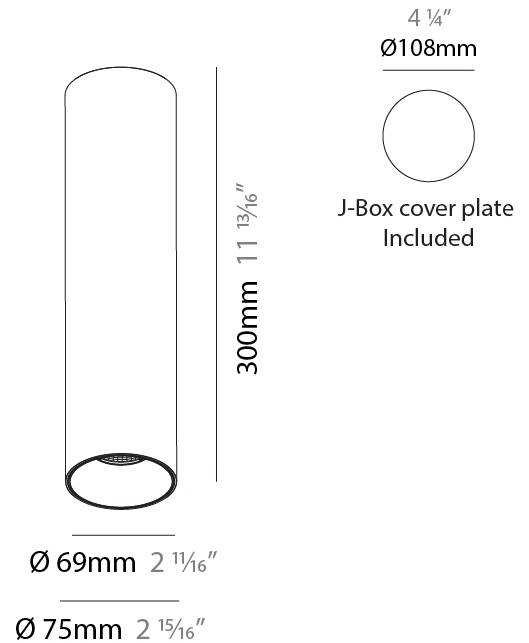

1. To build a product code in our configurator select the specify button on the base model # product page
2. To build a manual product code on this datasheet choose from the options listed below in blue font and add the suffix to the base model #

GENERAL

Series: Invader Standard
Subseries: Invader On Round
Brand: Prolicht
Division: Architectural
Mounting Type: Surface
Mounting Location: Ceiling
Subcategory: Spots

PHYSICAL

Shape: Cylinder
Diameter (mm): 75
Diameter (in): 2 15/16
Height (mm): 300
Height (in): 11 13/16
Light Distribution: Downlight
Weight (kg): 0.92
Weight (lbs): 2.02
Fixture Finish: SSR / BKV / CWI / CRY / HAB / UFT / ITA / RUA / FTG / MYG / LOD / PUS / FRO / FUP / KIA / POP / BLS / SPG / MEY / GOH / GUM / CHC / COM / ABZ / JAG / OBR / MOS / ROR
Fixture Material: Aluminum Die Cast

ELECTRICAL

Lamp Type: LED (Zhaga Standard)
Input Wattage (W): 11
Total Output Wattage (W): 10
Dimming: Non-Dimmable
Driver Included: Yes
Driver Location: Integrated
Driver Type: Constant Current
Driver Class: Class 2
Input Voltage (V): 120
Constant Current (MA): 350
Upon Request: Remote: 0-10Vdc dimming / Phase dimming 120Vac / Non-dimming 120/277Vac

LED

Number of LEDs: 1
Color Temperature (°K): 2700 / 3000 / 3500 / 4000
Max. Delivered Lumen (lm): 660 / 680 / 715 / 730
CRI: >90 CRI
Lamp Life (hrs): 50000

OPTICAL

Reflector°: 20 / 40 / 60

RATINGS AND CERTIFICATIONS

Certified By: Certified for North American Standards
IP rating: IP20