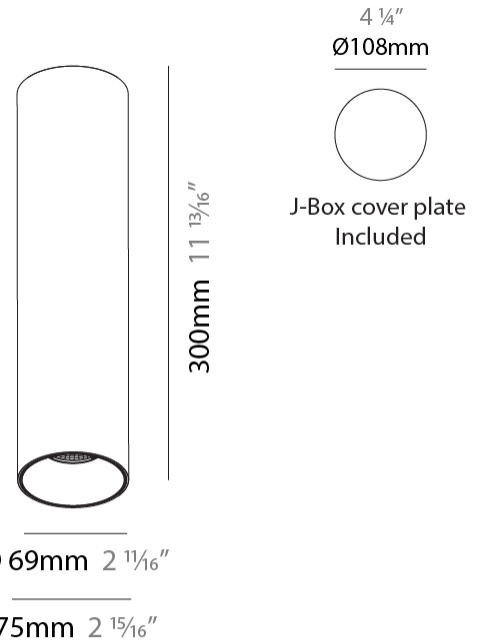

PROJECT
TYPE
SPECIFIER
QUANTITY
DATE

INVADER ON ROUND SURFACE

A3C142-

base number	Finishes (Diamond)	Finishes (Triangle)	Reflector Options
-------------	-----------------------	------------------------	----------------------

GENERAL

Series: Invader Standard
Subseries: Invader On Round
Brand: Prolicht
Division: Architectural
Mounting Type: Surface
Mounting Location: Ceiling
Subcategory: Spots

PHYSICAL

Shape: Cylinder
Diameter (mm): 75
Diameter (in): 2 ¹⁵ / ₁₆
Height (mm): 300
Height (in): 11 ¹³ / ₁₆
Light Distribution: Downlight
Weight (kg): 1.033
Weight (lbs): 2.27

LED

Number of LEDs: 1
Color Temperature (°K): Warm Dim
Max. Delivered Lumen (lm): 760
CRI: >90 CRI
Lamp Life (hrs): 50000

OPTICAL

Reflector°: 20 / 40 / 60

RATINGS AND CERTIFICATIONS

Certified By: Certified for North American Standards
IP rating: IP20

GENERAL

Series: Invader Standard
Subseries: Invader On Round
Brand: Prolicht
Division: Architectural
Mounting Type: Surface
Mounting Location: Ceiling
Subcategory: Spots

PHYSICAL

Shape: Cylinder
Diameter (mm): 75
Diameter (in): 2 15/16
Height (mm): 300
Height (in): 11 13/16
Light Distribution: Downlight
Weight (kg): 0.92
Weight (lbs): 2.02
Fixture Finish: SSR / BKV / CWI / CRY / HAB / UFT / ITA / RUA / FTG / MYG / LOD / PUS / FRO / FUP / KIA / POP / BLS / SPG / MEY / GOH / GUM / CHC / COM / ABZ / JAG / OBR / MOS / ROR
Fixture Material: Aluminum Die Cast